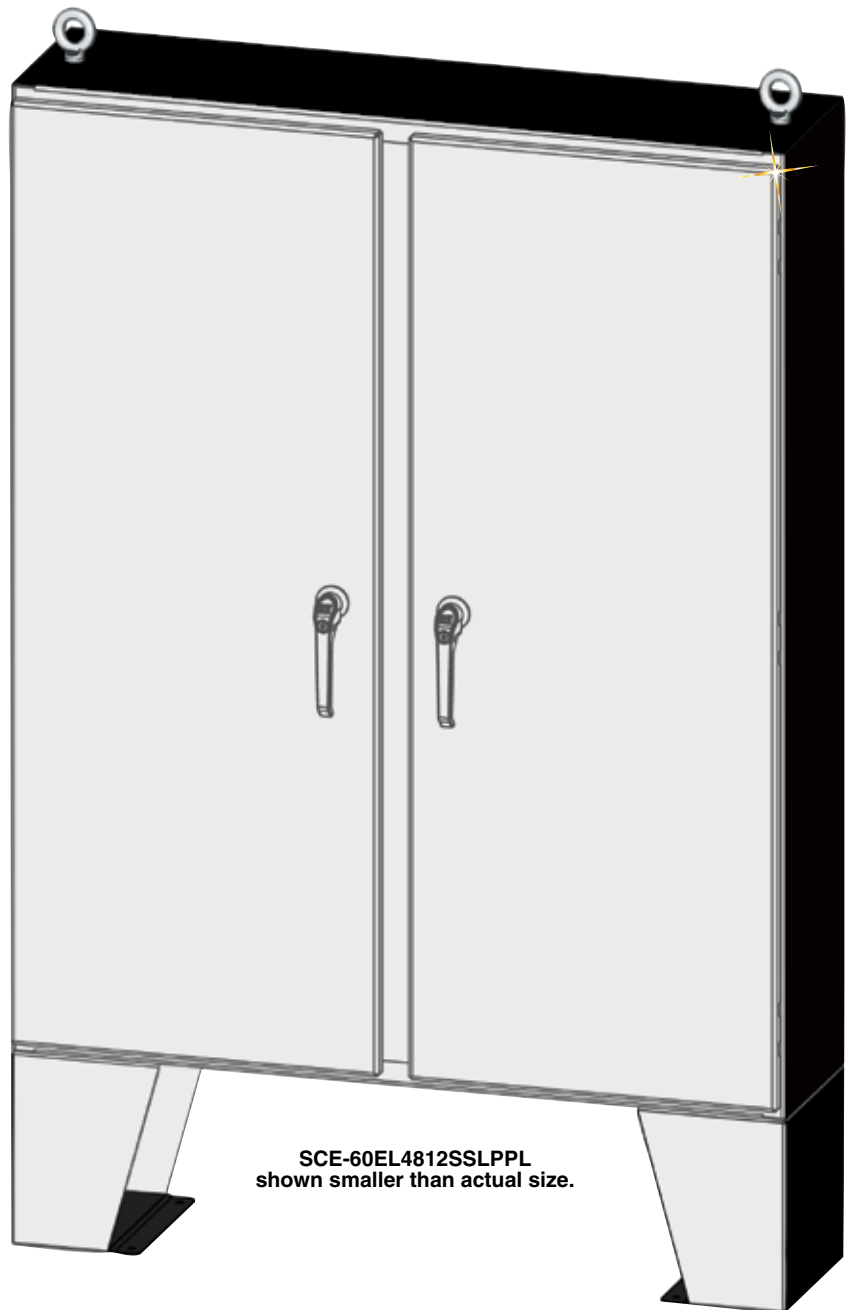

NEMA TYPE 4X ENVIROLINE® 304 AND 316 SS TWO-DOOR ENCLOSURES

SCE-ELSSLP Series

- 0.104" Stainless Steel Type 304 and 316
- Seams Continuously Welded and Ground Smooth
- Oil-Resistant Gasket
- Flange Trough Collar Around All Sides of Door Opening
- Stainless Steel Concealed Hinge
- Removable and Interchangeable Doors
- Removable Print Pocket
- Lifting Eyes for Easy Handling
- Ground Stud On Door and Body
- Collar Studs Provided for Mounting Optional Panels
- 12" Removable Floor Stands
- Removable Center Post
- No Door Stiffener Required
- Padlocking/Keylocking Handle with 3-Point Operating Mechanism and Tamper-Resistant Hardware Included

SCE-60EL4812SSLPPL
shown smaller than actual size.

Application

Designed to house electrical and electronic controls, instruments and components. Provides protection from dust, oil and strong jets of water.

Finish

#4 brushed finish on all exterior surfaces. Optional panels are powder coated white.

Industry Standard IS5

NEMA Type 4, 4X, 12 & 1; UL Listed Type 4, 4X & 12;
CSA Type 4, 4X & 12; IEC 60529 IP66

Dimensions: inch (mm)

To Order

TYPE 4X 304 STAINLESS STEEL ENVIROLINE SERIES TWO-DOOR ENCLOSURES

ENCLOSURES (inch)				SUB-PANEL (inch)		
MODEL NO.	HEIGHT (A)	WIDTH (B)	DEPTH (C)	MODEL NO.	HEIGHT (D)	WIDTH (E)
SCE-60EL4812SSLPPL	60.00	48.00	12.00	SCE-60P48	56.00	44.00
SCE-60EL4818SSLPPL	60.00	48.00	18.00	SCE-60P48	56.00	56.00
SCE-60EL6012SSLPPL	60.00	60.00	12.00	SCE-60P60	56.00	56.00
SCE-60EL6018SSLPPL	60.00	60.00	18.00	SCE-60P60	56.00	56.00
SCE-72EL6012SSLPPL	72.00	60.00	12.00	SCE-72P60	68.00	68.00
SCE-72EL6018SSLPPL	72.00	60.00	18.00	SCE-72P60	68.00	56.00
SCE-72EL7212SSLPPL	72.00	72.00	12.00	SCE-72P72	68.00	68.00
SCE-72EL7218SSLPPL	72.00	72.00	18.00	SCE-72P72	68.00	68.00
SCE-72EL7224SSLPPL	72.00	72.00	24.00	SCE-72P72	68.00	68.00