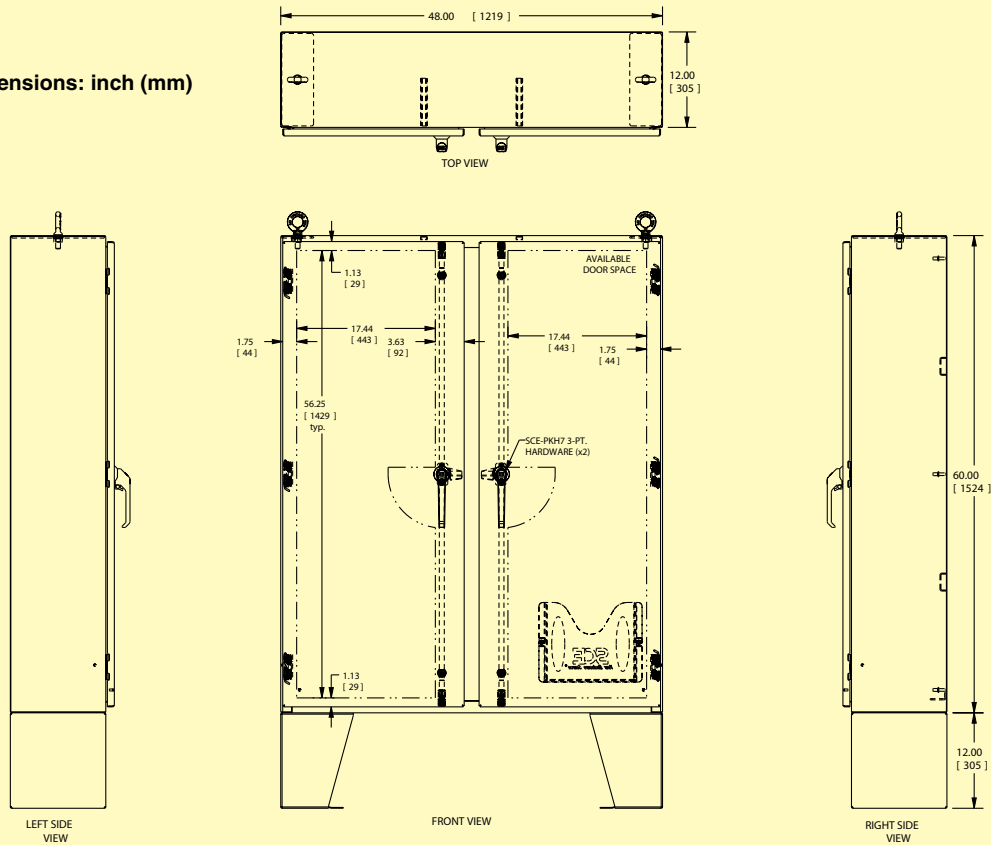

NEMA TYPE 4X ENVIROLINE® 304 AND 316 SS TWO-DOOR ENCLOSURES

SCE-ELSSLP Series

- 0.104" Stainless Steel Type 304 and 316
- Seams Continuously Welded and Ground Smooth
- Oil-Resistant Gasket
- Flange Trough Collar Around All Sides of Door Opening
- Stainless Steel Concealed Hinge
- Removable and Interchangeable Doors
- Removable Print Pocket
- Lifting Eyes for Easy Handling
- Ground Stud On Door and Body
- Collar Studs Provided for Mounting Optional Panels
- 12" Removable Floor Stands
- Removable Center Post
- No Door Stiffener Required
- Padlocking/Keylocking Handle with 3-Point Operating Mechanism and Tamper-Resistant Hardware Included

SCE-60EL4812SSLPPL
shown smaller than actual size.

Application

Designed to house electrical and electronic controls, instruments and components. Provides protection from dust, oil and strong jets of water.

Finish

#4 brushed finish on all exterior surfaces. Optional panels are powder coated white.

Industry Standard IS5

NEMA Type 4, 4X, 12 & 1; UL Listed Type 4, 4X & 12;
CSA Type 4, 4X & 12; IEC 60529 IP66

Dimensions: inch (mm)

To Order

TYPE 4X 304 STAINLESS STEEL ENVIROLINE SERIES TWO-DOOR ENCLOSURES

ENCLOSURES (inch)				SUB-PANEL (inch)		
MODEL NO.	HEIGHT (A)	WIDTH (B)	DEPTH (C)	MODEL NO.	HEIGHT (D)	WIDTH (E)
SCE-60EL4812SSLPPL	60.00	48.00	12.00	SCE-60P48	56.00	44.00
SCE-60EL4818SSLPPL	60.00	48.00	18.00	SCE-60P48	56.00	56.00
SCE-60EL6012SSLPPL	60.00	60.00	12.00	SCE-60P60	56.00	56.00
SCE-60EL6018SSLPPL	60.00	60.00	18.00	SCE-60P60	56.00	56.00
SCE-72EL6012SSLPPL	72.00	60.00	12.00	SCE-72P60	68.00	68.00
SCE-72EL6018SSLPPL	72.00	60.00	18.00	SCE-72P60	68.00	56.00
SCE-72EL7212SSLPPL	72.00	72.00	12.00	SCE-72P72	68.00	68.00
SCE-72EL7218SSLPPL	72.00	72.00	18.00	SCE-72P72	68.00	68.00
SCE-72EL7224SSLPPL	72.00	72.00	24.00	SCE-72P72	68.00	68.00