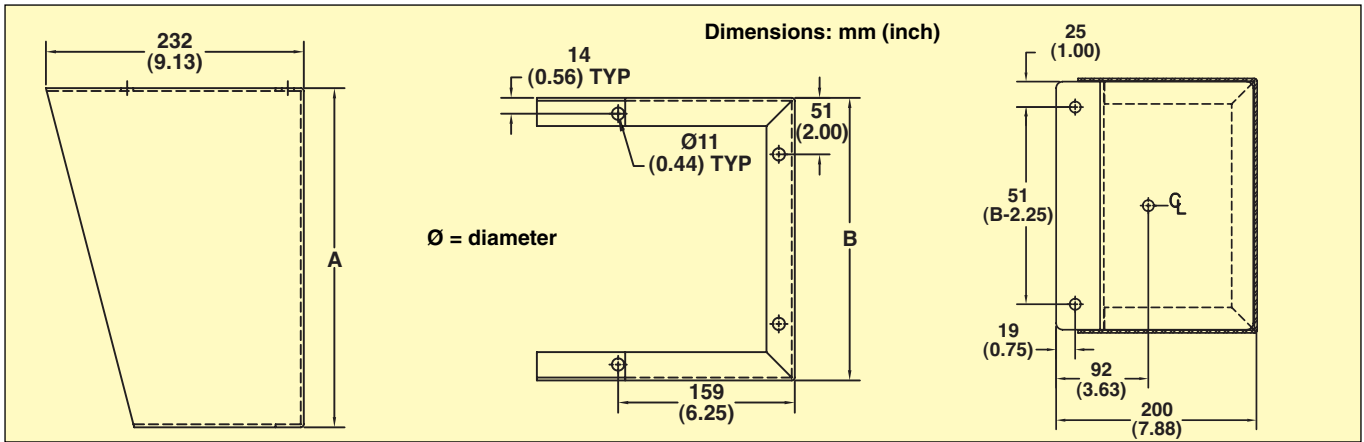

Leg kits can be installed on most wall mounted enclosures with a width of 20" or more. They can also be installed on SCE free standing enclosures. Kits include two stands made from carbon steel and finished with ANSI-61 high solids re-coatable ANSI-61

gray powder coat. Stainless Steel parts are made from Stainless Steel Type 304 with #4 brushed finish. The "SS6" models are made from 316 Stainless Steel with a #4 brushed finish.