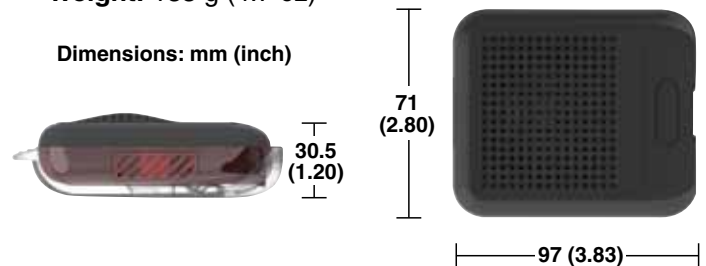

To Order	
Model No.	Description
OM-EL-WIFI-ALERT	Audible and visual alarm for OM-EL-WIFI Series temperature and humidity data loggers
OM-EL-WIFI-BRACKET	Wall mount bracket
OM-EL-WIFI-ADAPTOR	Spare 100/240 Vac 50/60 Hz power adaptor (USA plug)
OM-EL-WIFI-ADAPTOR-UK	Optional 100/240 Vac 50/60 Hz power adaptor with UK plug
OM-EL-WIFI-ADAPTOR-EU	Optional 100/240 Vac 50/60 Hz power adaptor with EU plug

Comes complete with wall mount bracket, 1 m (3.3') USB cable, 100/240 Vac 50/60 Hz power adaptor (USA plug) and quick start guide.

Ordering Example: OM-EL-WIFI-ALERT audible and visual alarm for OM-EL-WIFI Series temperature and humidity data loggers and OCW-1, OMEGACARE extends standard 1-year warranty to a total of 2 years.