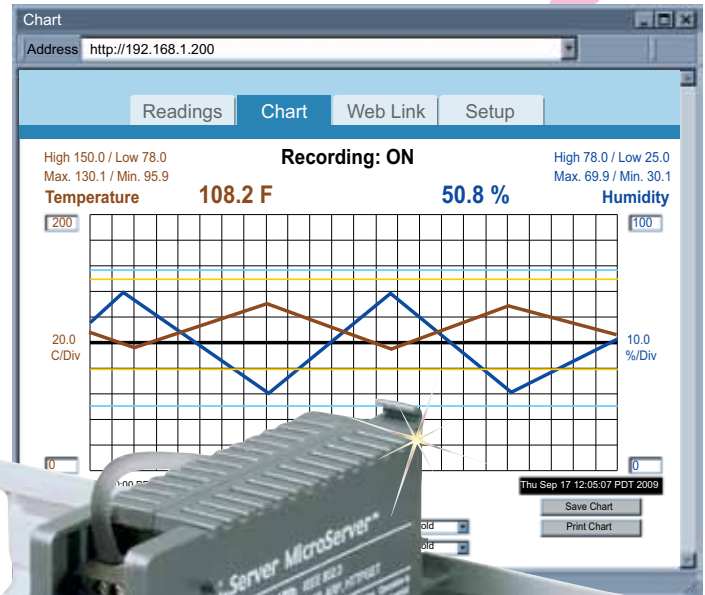

Adjustable Charts

Chart scales are fully adjustable on the fly. For example, the chart can display one minute, one hour, one day, one week, one month or one year. Temperature and humidity can be charted across the full span [-40 to 124°C (-40 to 254°F)], and 0 to 100% RH or within any narrow range such as 20 to 30°C (68 to 86°F).

Award-Winning Technology

The OMEGA iTHX is simple to install and use, and features OMEGA's award-winning iServer technology that requires no special software except a web browser.

The iTHX connects to an Ethernet network with a standard RJ45 connector and sends data in standard TCP/IP packets. It is easily configured with a simple menu using a web browser and can be password protected.

From within an Ethernet LAN or over the Internet, the user simply types the IP address or an easy-to-remember name such as "Cleanroom5" or "Server Room" in any web browser, and the iTHX serves a web page with the current readings.

Email Alarms

All OMEGA iTHX models that are on a LAN that is connected to the Internet can trigger an alarm that can be sent by email to a user or a distribution list anywhere in the world, including text messages to cell phones and PDA's.

Link to Web CAM or IP Camera

The web page includes a link to a "web cam" or "IP camera" (not included). If you get a message about an alarm condition, you can quickly click on the link to view the actual scene over the Internet.

RAIL-35-2
DIN Rail,
2 m (6.6'),
sold
separately.

PROBE INCLUDED!

iServer

iTHX-D3 iServer
MicroServer™
shown with industrial
temperature/humidity
probe (included).

Sensor and Calibration

The iTHX transmitters come complete with a temperature and humidity probe for measurement of a single location.

OMEGA offers a choice of industrial probes in 2" (with a 3' cable) or 5" length (with a 10' cable)