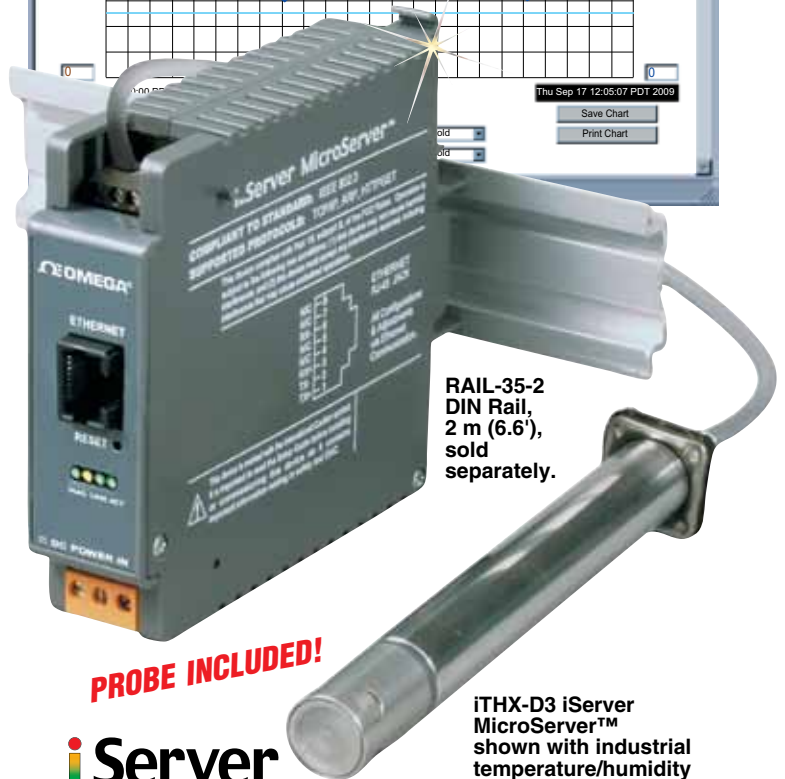

#### Award-Winning Technology

The OMEGA iTHX is simple to install and use, and features OMEGA's award-winning iServer technology that requires no special software except a web browser.

The iTHX connects to an Ethernet network with a standard RJ45 connector and sends data in standard TCP/IP packets. It is easily configured with a simple menu using a web browser and can be password protected.

RAIL-35-2  
DIN Rail,  
2 m (6.6'),  
sold  
separately.

**PROBE INCLUDED!**

**iServer**

iTHX-D3 iServer  
MicroServer™  
shown with industrial  
temperature/humidity  
probe (included).