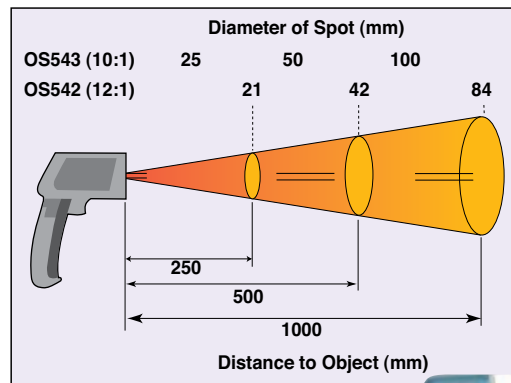

10 to 90% RH

OS543: 0 to 50°C (32 to 122°F),

10 to 75% RH

Response Time: 0.5 second

Battery: 9V alkaline (included)

Battery Life: Approximately 9 hours

Patented Laser Sighting Circle or Dot Switchable

Switch From Circle To High Intensity Dot

PATENTED

Covered by U.S. and International patents and pending applications.

Field of View Diagram

Dimensions:

OS542:

157.5 L x 115 W x 36 mm D

(6.2 x 4.5 x 1.4")

OS543: 148 L x 105 W x 42 mm D