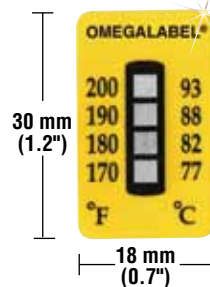

Non-Reversible OMEGALABEL® Temperature Labels

TL-3, 4, and 5 Range Series

- ✓ Adhesive Backs for Easy Mounting for Temperatures Above -40°C/°F
- ✓ Indicator Turns Black When Exposed

Applications

- General • Aeronautical • Electrical • HVAC
- All applications where size is not a conditioning factor

Specifications

Accuracy: Up to 99°C (210°F) is ±1°C (1.8°F)
 From 100°C (212°F) to 154°C (309°F) is ±1.5°C (2.7°F)
 From 160°C (320°F) to 280°C (536°F) is ±1% and ±1°C (1.8°F)

3-Temperature Range Labels

* Insert "-10" for package of 10 or "-30" for package of 30.

Ordering Example: TL-3-210-30, 3 temperature range labels (210, 220, 230°F), package of 30.

All models shown actual size.

4-Temperature Range Labels

* Insert "-10" for package of 10 or "-30" for package of 30.

Ordering Example: TL-4-410-30, 4 range temperature labels (410, 420, 435, 450°F), package of 30.

5-Temperature Range Labels

TL-5 SERIES 34 x 18 mm (1.34 x 0.7")