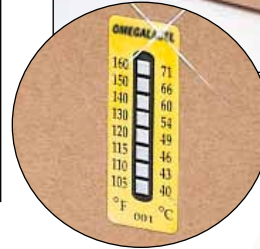

Non-Reversible OMEGALABEL® Temperature Labels

- ✓ Adhesive Backs for Easy Mounting for Temperatures Above -40°C/°F
- ✓ Indicator Turns Black When Exposed

TL-8 and TL-10 Range Series

Specifications

Accuracy: Up to 99°C (210°F) is ±1°C (1.8°F);
 From 100°C (212°F) to 154°C (309°F) is ±1.5°C (2.7°F);
 From 160°C (320°F) to 280°C (536°F) is ±1% and ±1°C (1.8°F)

Confirm correct shipping of critical products.

TL-8 SERIES,
 8-Temperature Range Labels
 46 x 18 mm (1.8 x 0.7")

Model No.	Temperature Range								
TL-8-105(*)	°F	105	110	115	120	130	140	150	160
	°C	40	43	46	49	54	60	66	71
TL-8-170(*)	°F	170	180	190	200	210	220	230	240
	°C	77	82	88	93	99	104	110	116
TL-8-250(*)	°F	250	260	270	280	290	300	310	320
	°C	121	127	132	138	143	149	154	160
TL-8-330(*)	°F	330	340	350	360	370	380	390	400
	°C	166	171	177	182	188	193	199	204
TL-8-410(*)	°F	410	420	435	450	465	480	490	500
	°C	210	216	224	232	241	249	254	260

TL-8-250 shown actual size.

* Insert "-10" for package of 10 or "-30" for package of 30.
Ordering Example: TL-8-170-30, 8 temperature range labels (170, 180, 190, 200, 210, 220, 230, 240°F), package of 30.

Applications

- General • Aeronautical • Electrical • HVAC
- All applications where size is not a conditioning factor

TL-10-105 shown actual size.

TL-10 SERIES, 10-Temperature Range Labels
 54 x 18 mm (2.1 x 0.7")