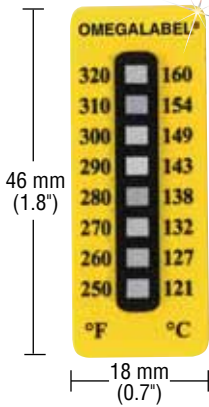

Non-Reversible OMEGALABEL® Temperature Labels

- ✓ Adhesive Backs for Easy Mounting for Temperatures Above -40°C/°F
- ✓ Indicator Turns Black When Exposed

TL-8 and TL-10 Range Series

Specifications

Accuracy: Up to 99°C (210°F) is ±1°C (1.8°F);
 From 100°C (212°F) to 154°C (309°F) is ±1.5°C (2.7°F);
 From 160°C (320°F) to 280°C (536°F) is ±1% and ±1°C (1.8°F)

Confirm correct shipping of critical products.

TL-8 SERIES,
 8-Temperature Range Labels
 46 x 18 mm (1.8 x 0.7")

Model No.	Temperature Range								
TL-8-105(*)	°F	105	110	115	120	130	140	150	160
	°C	40	43	46	49	54	60	66	71
TL-8-170(*)	°F	170	180	190	200	210	220	230	240
	°C	77	82	88	93	99	104	110	116
TL-8-250(*)	°F	250	260	270	280	290	300	310	320
	°C	121	127	132	138	143	149	154	160
TL-8-330(*)	°F	330	340	350	360	370	380	390	400
	°C	166	171	177	182	188	193	199	204
TL-8-410(*)	°F	410	420	435	450	465	480	490	500
	°C	210	216	224	232	241	249	254	260

TL-8-250 shown actual size.

* Insert "-10" for package of 10 or "-30" for package of 30.
Ordering Example: TL-8-170-30, 8 temperature range labels (170, 180, 190, 200, 210, 220, 230, 240°F), package of 30.

Applications

- General • Aeronautical • Electrical • HVAC
- All applications where size is not a conditioning factor

TL-10-105 shown actual size.

TL-10 SERIES, 10-Temperature Range Labels
 54 x 18 mm (2.1 x 0.7")