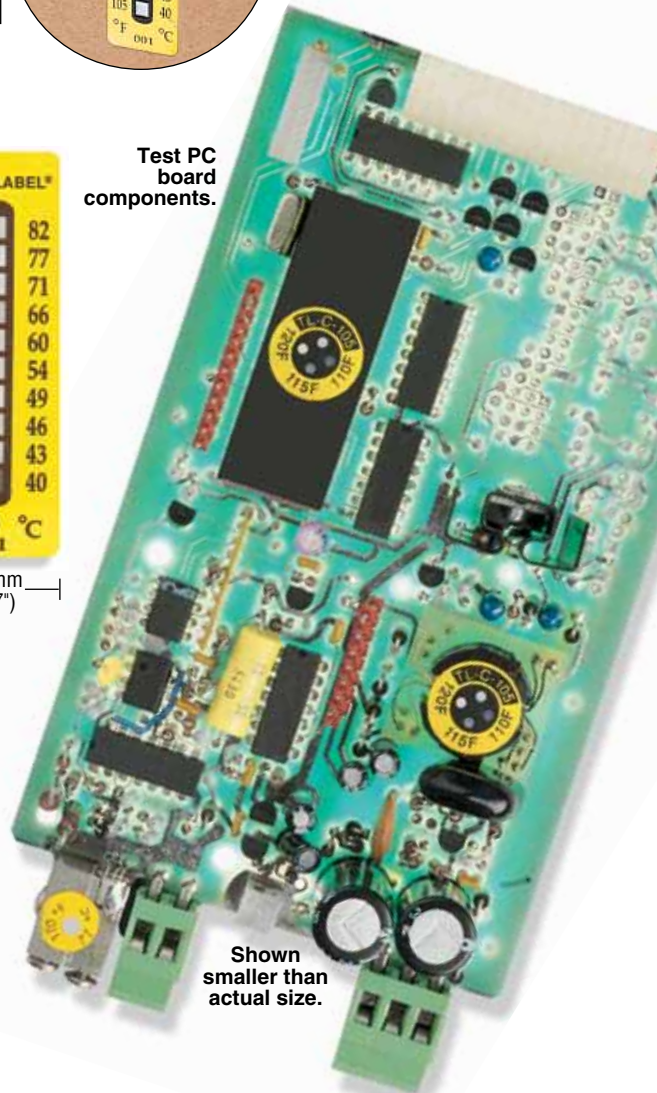

Test PC board components.

Shown smaller than actual size.