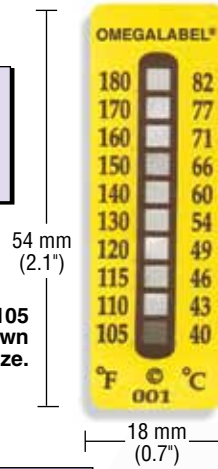

Non-Reversible OMEGALABEL® Temperature Labels

- ✓ Adhesive Backs for Easy Mounting for Temperatures Above -40°C/°F
- ✓ Indicator Turns Black When Exposed

TL-8 and TL-10 Range Series

Specifications

Accuracy: Up to 99°C (210°F) is ±1°C (1.8°F);
 From 100°C (212°F) to 154°C (309°F) is ±1.5°C (2.7°F);
 From 160°C (320°F) to 280°C (536°F) is ±1% and ±1°C (1.8°F)

Confirm correct shipping of critical products.

TL-8 SERIES,
 8-Temperature Range Labels
 46 x 18 mm (1.8 x 0.7")

Model No.	Temperature Range								
TL-8-105(*)	°F	105	110	115	120	130	140	150	160
	°C	40	43	46	49	54	60	66	71
TL-8-170(*)	°F	170	180	190	200	210	220	230	240
	°C	77	82	88	93	99	104	110	116
TL-8-250(*)	°F	250	260	270	280	290	300	310	320
	°C	121	127	132	138	143	149	154	160
TL-8-330(*)	°F	330	340	350	360	370	380	390	400
	°C	166	171	177	182	188	193	199	204
TL-8-410(*)	°F	410	420	435	450	465	480	490	500
	°C	210	216	224	232	241	249	254	260

TL-8-250 shown actual size.

* Insert "-10" for package of 10 or "-30" for package of 30.
Ordering Example: TL-8-170-30, 8 temperature range labels (170, 180, 190, 200, 210, 220, 230, 240°F), package of 30.

Applications

- General • Aeronautical • Electrical • HVAC
- All applications where size is not a conditioning factor

TL-10-105 shown actual size.

TL-10 SERIES, 10-Temperature Range Labels
 54 x 18 mm (2.1 x 0.7")