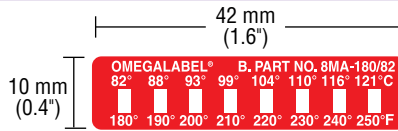

Model No. (Pkg 10)	Temperature Ratings								
8MA-100/38	°C	38	43	49	54	60	66	71	77
	°F	100	110	120	130	140	150	160	170
8MA-140/60	°C	60	66	71	77	82	88	93	99
	°F	140	150	160	170	180	190	200	210
8MA-180/82	°C	82	88	93	99	104	110	116	121
	°F	180	190	200	210	220	230	240	250
8MA-230/110	°C	110	116	121	127	132	138	143	149
	°F	230	240	250	260	270	280	290	300
8MB-100/38	°C	38	52	66	79	93	107	121	135
	°F	100	125	150	175	200	225	250	275

ML4C Series, Mini Labels

4 temperature ratings per label:

Actual Size: 12 x 5 mm (0.5 x 0.2")

Indicating Circle: 1.5 mm (0.06")

To order package of 30, add suffix "-30" to model number.

Ordering Example: ML4C-40-30, mini label, 4 temperature rating (40 to 49°C), package of 30.