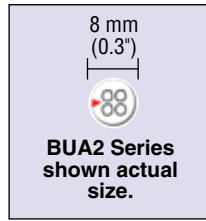

Non-Reversible OMEGALABEL® Temperature Monitors

Button Series

4 temperature ratings on each label.
Temperatures are read clockwise starting at the "V" mark:

Outside Diameter: 8 mm (0.3")

Indicating Window: 1.2 mm (0.05")

To order package of 30, add suffix "-30" to model number.

Ordering Example: BUA2-180/82-30, button series label 82 to 99°C (180 to 210°F), package of 30.

Model No. (Pkg 10)	Temperature Ratings				
BUA2-120/49	°C	49	54	60	66
	°F	120	130	140	150
BUA2-140/60	°C	60	66	71	77
	°F	140	150	160	170
BUA2-180/82	°C	82	88	93	99
	°F	180	190	220	210
BUA2-175/79	°C	79	93	107	121
	°F	175	200	225	250

6MA: 6°C (10°F) between each rating

6MB: 13.9°C (25°F) between each rating

Actual Size: 32 x 10 mm (1.3 x 0.4")

Indicating Window: 0.4 x 3 mm (0.02 x 0.13")

To order package of 30, add suffix "-30" to model number.

ML4C Series, Mini Labels

4 temperature ratings per label:

Actual Size: 12 x 5 mm (0.5 x 0.2")

Indicating Circle: 1.5 mm (0.06")

To order package of 30, add suffix "-30" to model number.

Ordering Example: ML4C-40-30, mini label, 4 temperature rating (40 to 49°C), package of 30.