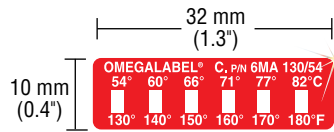

Specifications

Accuracy: Up to 99°C (210°F) is ±2°C (1.8°F); From 100°C (212°F) to 154°C (309°F) is ±2°C (2.7°F); From 160°C (320°F) to 280°C (536°F) is ±2% and ±2°C (1.8°F)

Series 6M

6 temperature ratings on each label:

6MA: 6°C (10°F) between each rating

6MB: 13.9°C (25°F) between each rating

Actual Size: 32 x 10 mm (1.3 x 0.4")

Indicating Window: 0.4 x 3 mm (0.02 x 0.13")

To order package of 30, add suffix "-30" to model number.

Ordering Example: 6MA-130/54-30, 6 temperature rating 54 to 82°C (130 to 180°F), package of 30.

Model No. (Pkg 10)	Temperature Ratings						
6MA-100/38	°C	38	43	49	54	60	66
	°F	100	110	120	130	140	150
6MA-130/54	°C	54	60	66	71	77	82
	°F	130	140	150	160	170	180
6MA-160/71	°C	71	77	82	88	93	99
	°F	160	170	180	190	200	210
6MA-190/88	°C	88	93	99	104	110	116
	°F	190	200	210	220	230	240
6MA-220/104	°C	104	110	116	121	127	132
	°F	220	230	240	250	260	270
6MA-250/21	°C	121	127	132	138	143	149
	°F	250	260	270	280	290	300
6MB-100/38	°C	38	52	66	79	93	107
	°F	100	125	150	175	200	225
6MB-175/79	°C	79	93	107	121	135	149
	°F	175	200	225	250	275	300

ML4C Series, Mini Labels

4 temperature ratings per label:

Actual Size: 12 x 5 mm (0.5 x 0.2")

Indicating Circle: 1.5 mm (0.06")

To order package of 30, add suffix "-30" to model number.

Ordering Example: ML4C-40-30, mini label, 4 temperature rating (40 to 49°C), package of 30.