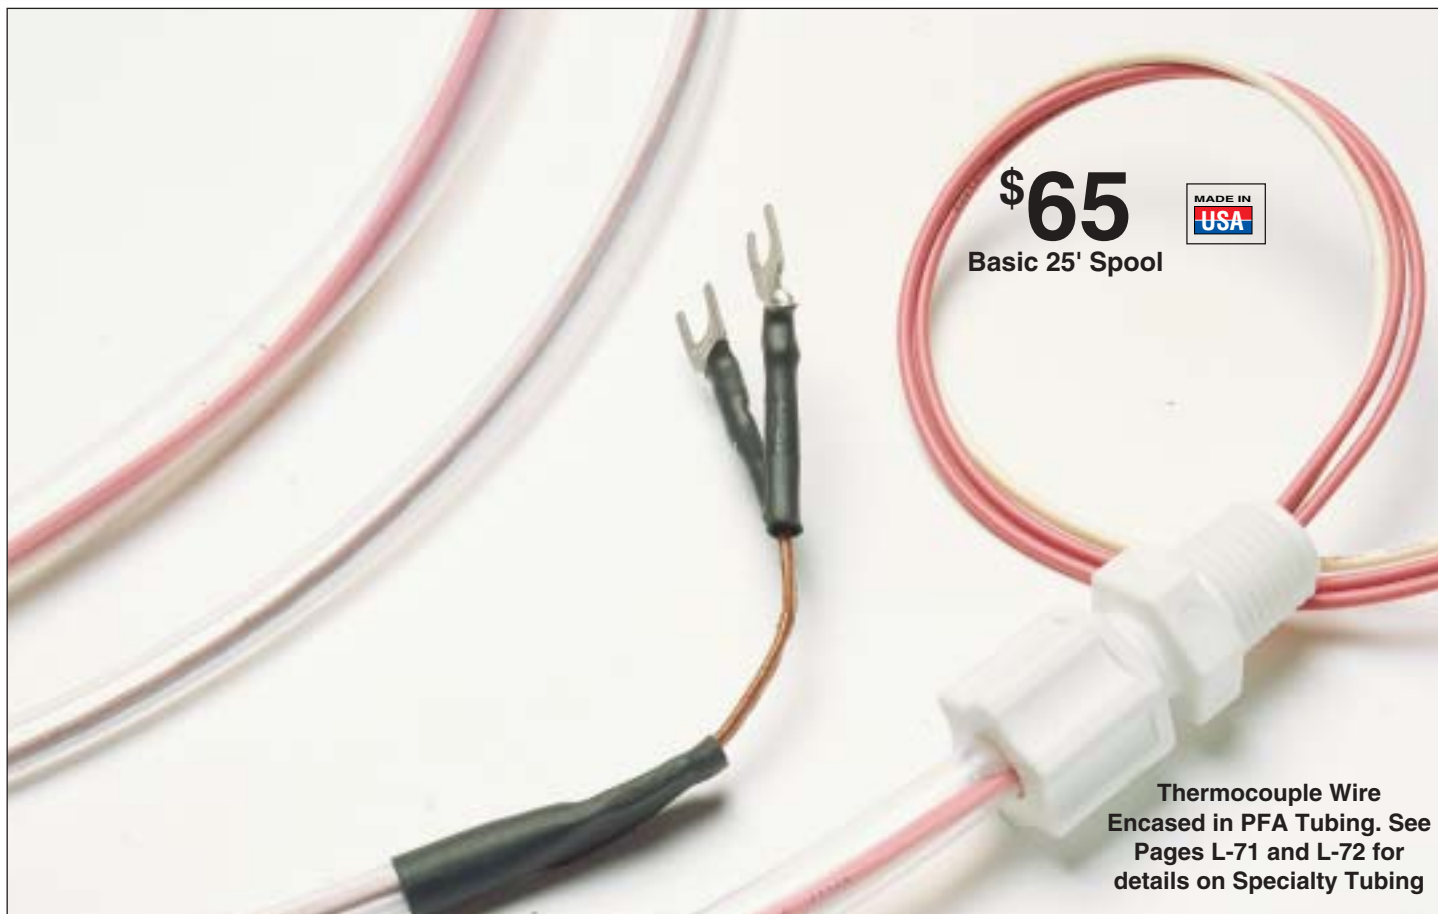

OMEGAFLEX® CHEMICAL TUBING

Teflon® PFA Formulation, Metric Diameters